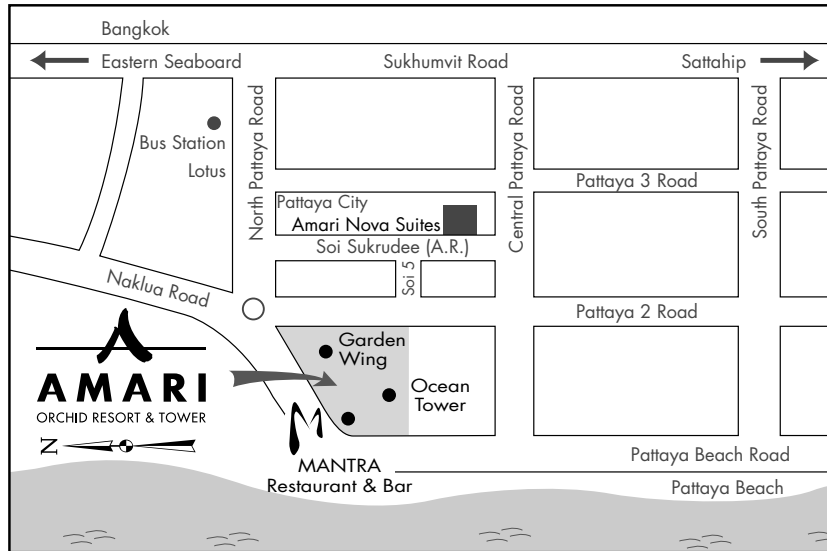

FACT SHEET

LOCATION

The Amari Orchid Resort & Tower is located within beautifully manicured gardens at the quiet northern end of Pattaya Bay, and makes a striking statement in Pattaya. Amari Orchid Resort & Tower provides a complete offering of 5-star hotel and 4-star resort, with a grand total of 525 luxurious guest rooms and suites.

OCEAN TOWER ACCOMMODATION

297 luxurious rooms including 49 rooms and 10 suites on the executive floor (Horizon Club), 25 suites and junior suites and 223 deluxe rooms. All rooms have a private balcony.

FOOD & BEVERAGE

Mantra Restaurant & Bar: An exciting new dining concept, offering pan-Asian and Mediterranean cuisine on the beachfront. (Open: 17:00 - 01:00. Capacity: 180)

Henry J. Bean's Bar & Grill: American Tex-Mex food, live entertainment and band every night except Sunday. Happy Hours: 17:00 - 19:00 and 23:00 - 24:00. (Open: 17:00 - 01:00 Monday-Saturday and 11:00 - 01:00 Sunday Capacity: 180)

Pool Bar: Delicious snacks and drinks. (Open: 09:00 - 19:00. Capacity: 110)

Room Service: Available 24 hours.

OCEAN TOWER

Essence Restaurant: International restaurant with terrace. (Open: 24 hours, Capacity: 180)