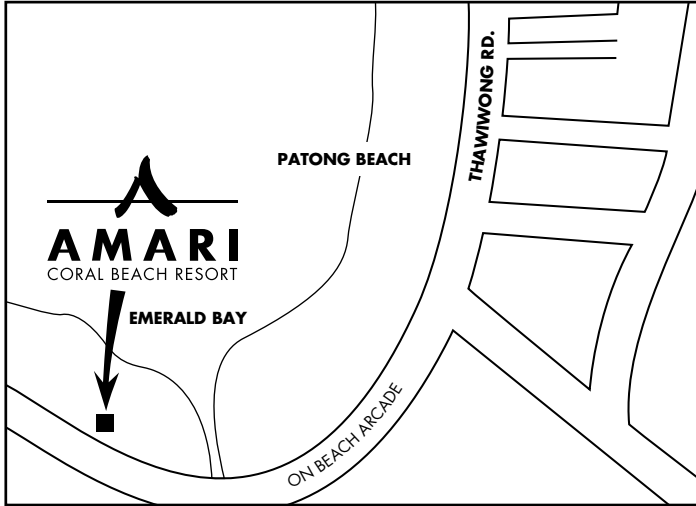

## LOCATION

Situated on a secluded private beach, the Amari Coral Beach Resort offers a unique location with panoramic views over Patong Bay, Superb service, well-appointed guest rooms, a luxurious Sivara Spa and a variety of fine restaurants make this hotel the perfect spot to relax.